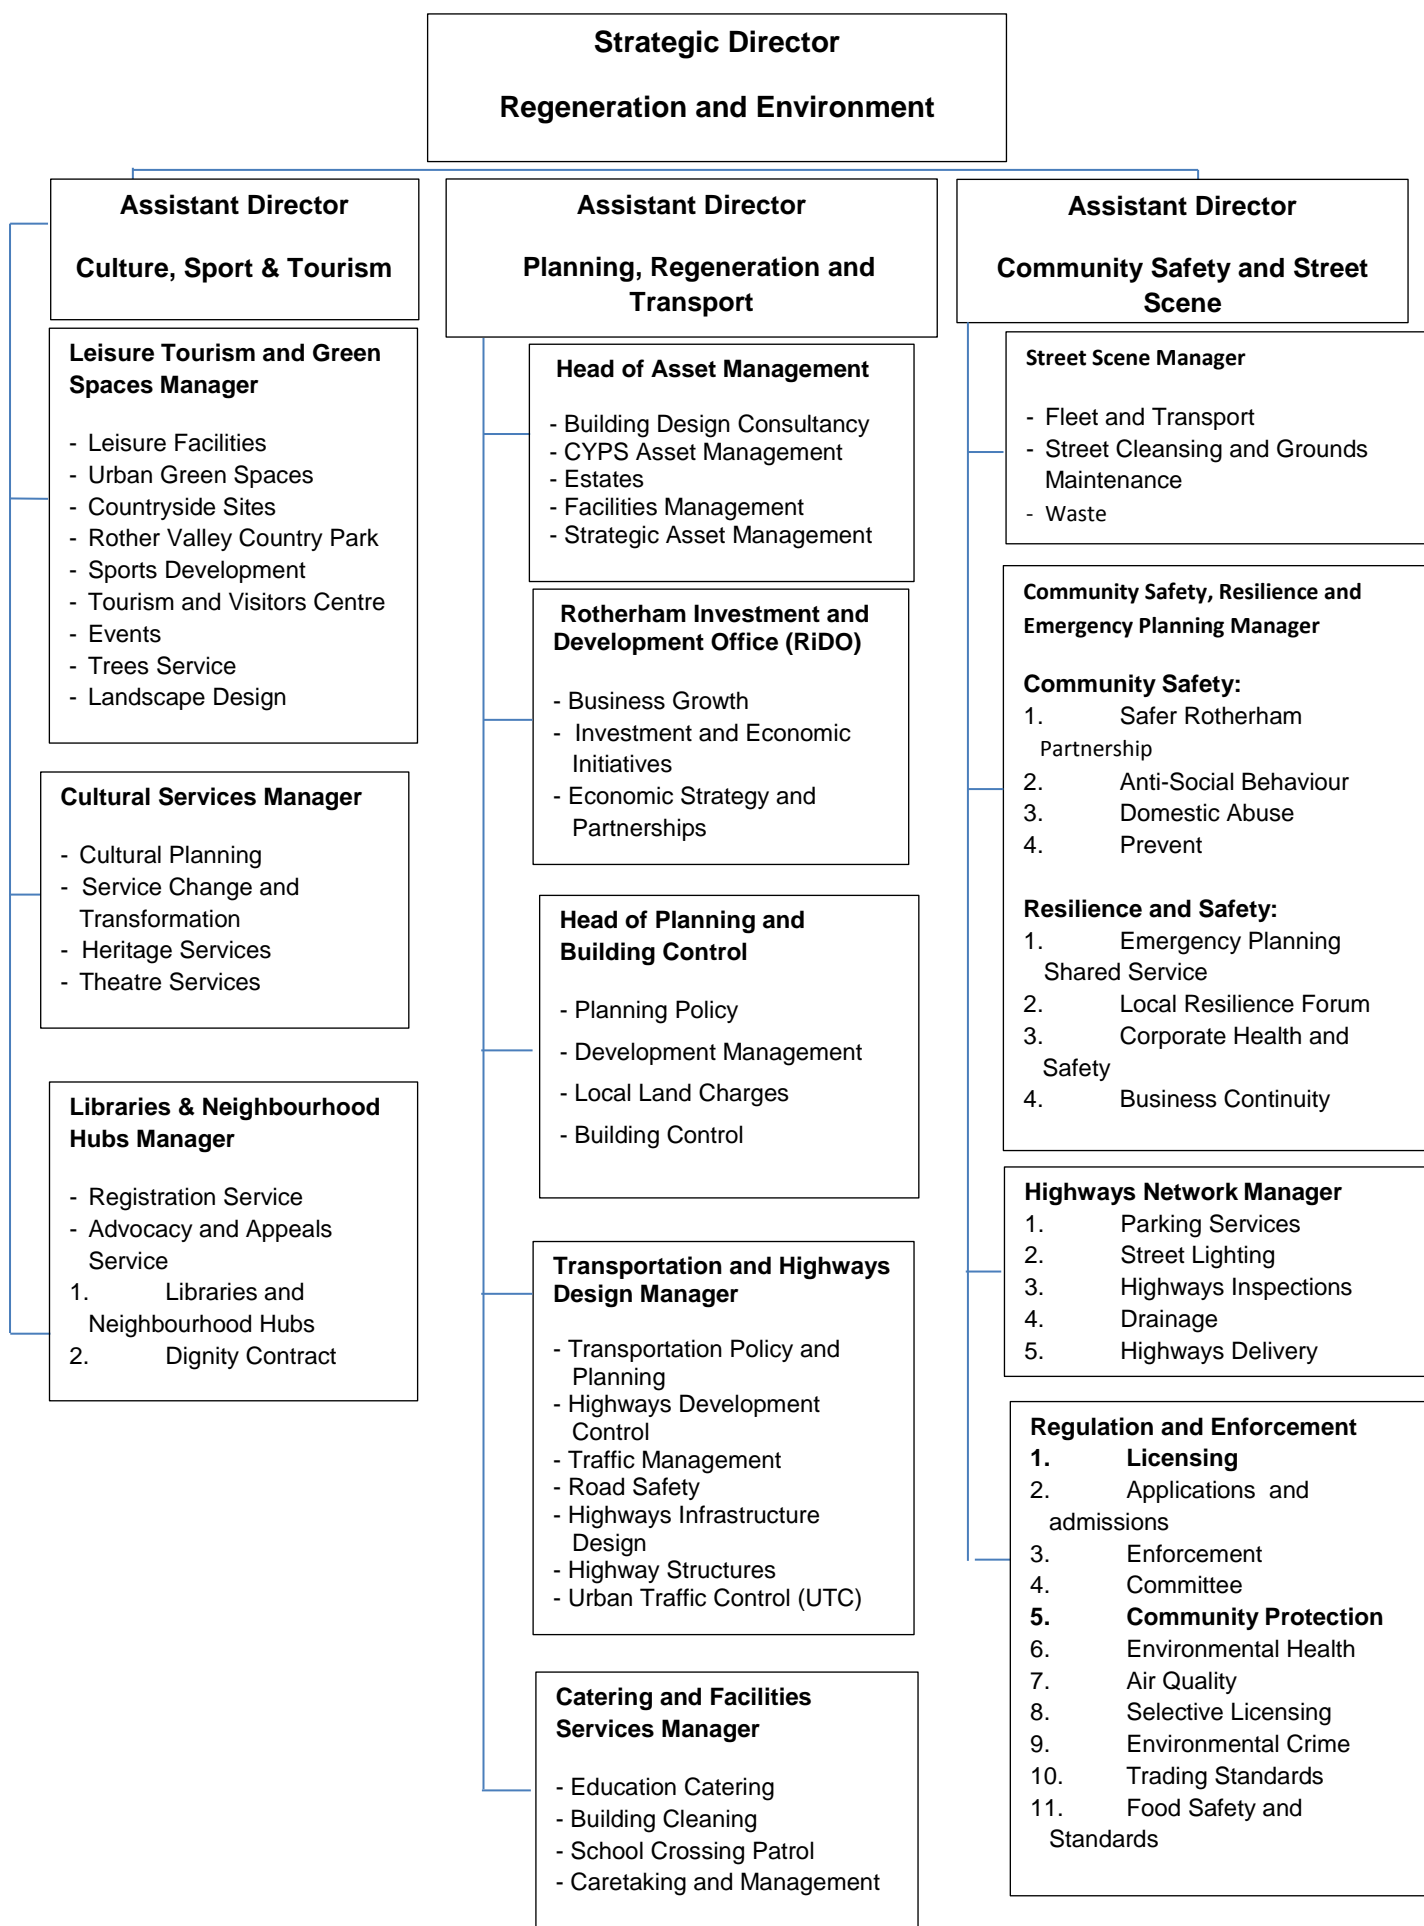

Regeneration and Environment

Strategic Director
Regeneration and Environment

Assistant Director
Culture, Sport & Tourism

Leisure Tourism and Green Spaces Manager

- Leisure Facilities
- Urban Green Spaces
- Countryside Sites
- Rother Valley Country Park
- Sports Development
- Tourism and Visitors Centre
- Events
- Trees Service
- Landscape Design

Cultural Services Manager

- Cultural Planning
- Service Change and Transformation
- Heritage Services
- Theatre Services

Libraries & Neighbourhood Hubs Manager

- Registration Service
- Advocacy and Appeals Service

1. Libraries and Neighbourhood Hubs
2. Dignity Contract

Assistant Director
Planning, Regeneration and Transport

Head of Asset Management

- Building Design Consultancy
- CYPS Asset Management
- Estates
- Facilities Management
- Strategic Asset Management

Rotherham Investment and Development Office (RiDO)

- Business Growth
- Investment and Economic Initiatives
- Economic Strategy and Partnerships

Head of Planning and Building Control

- Planning Policy
- Development Management
- Local Land Charges
- Building Control

Transportation and Highways Design Manager

- Transportation Policy and Planning
- Highways Development Control
- Traffic Management
- Road Safety
- Highways Infrastructure Design
- Highway Structures
- Urban Traffic Control (UTC)

Catering and Facilities Services Manager

- Education Catering
- Building Cleaning
- School Crossing Patrol
- Caretaking and Management

Assistant Director
Community Safety and Street Scene

Street Scene Manager

- Fleet and Transport
- Street Cleansing and Grounds Maintenance
- Waste

Community Safety, Resilience and Emergency Planning Manager

Community Safety:

1. Safer Rotherham Partnership
2. Anti-Social Behaviour
3. Domestic Abuse
4. Prevent

Resilience and Safety:

1. Emergency Planning Shared Service
2. Local Resilience Forum
3. Corporate Health and Safety
4. Business Continuity

Highways Network Manager

1. Parking Services
2. Street Lighting
3. Highways Inspections
4. Drainage
5. Highways Delivery

Regulation and Enforcement

1. Licensing
2. Applications and admissions
3. Enforcement
4. Committee
5. Community Protection
6. Environmental Health
7. Air Quality
8. Selective Licensing
9. Environmental Crime
10. Trading Standards
11. Food Safety and Standards